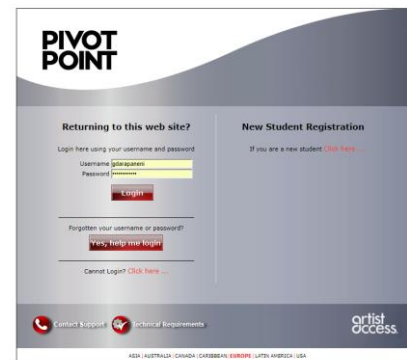

CREATING AN ICON FOR PIVOT POINT ARTIST ACCESS

- Open Artist Access in Safari and record your username