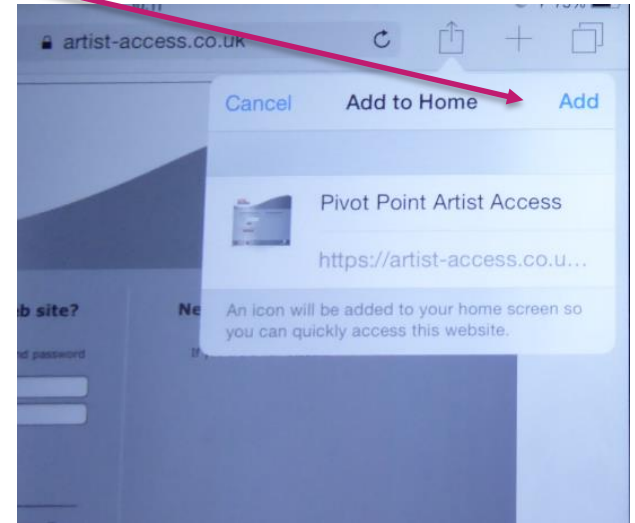

ACCESSING
SALONABILITY
ON A
MOBILE DEVICE

- Devices with internet access can be used to access Salonability: Tablets and smartphones

- PDFs can be opened and completed in Adobe Reader
(Available as free download)

- Artist Access can be added as an icon, onto home pages of i-Phones and i-Pads using the Safari browser

CREATING AN ICON FOR PIVOT POINT ARTIST ACCESS

- Open Artist Access in Safari and record your username

- Click on the box with the up arrow

CREATING AN
ICON FOR
PIVOT POINT
ARTIST
ACCESS

- Click on:

Add to Home Screen

CREATING AN ICON FOR PIVOT POINT ARTIST ACCESS

- Click Add

CREATING AN
ICON FOR
PIVOT POINT
ARTIST
ACCESS

- The Artist Access login page will appear on your home screen
- Click here to log directly Artist Access

PIVOT POINT
SALONABILITY
ON-LINE
SUPPORT

- FAQs - Located in Artist Access, under Help tab (Includes: Guidance on using mobile devices, playing videos and completing activities)
- Virtual Tour - Located in Artist Access, under Help tab
- Pivot Point Education – On-line Support: support@artist-access.co.uk