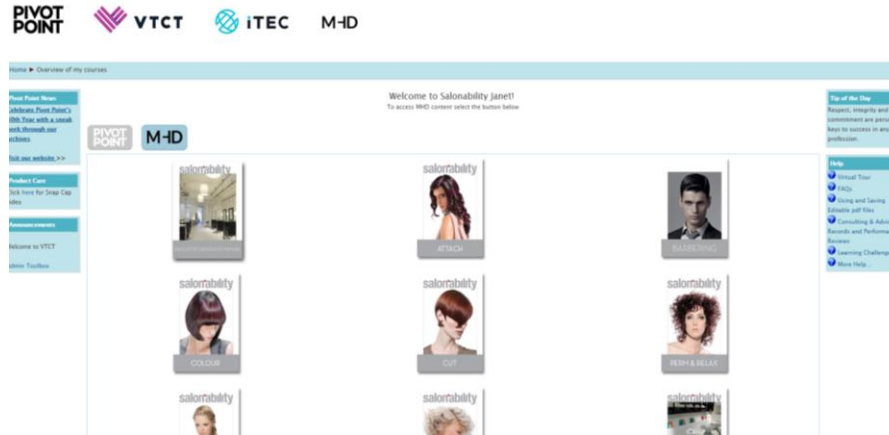

Your School City/Town*

Select a country*

Timezone

Optional

Other fields

Email Optin*

* There are required fields in this form marked*

PIVOT POINT
SALONABILITY
AND MHD

You now have access to Pivot Point Salonability and MHD

ACCESSING
SALONABILITY
ON COMPUTERS
AND
LAPTOPS

- Salonability will work on almost any Windows, Mac or other computer (desktop, laptop or netbook) purchased in the past 3-5 years with sound card/speakers
- Web Browser Requirements:
 - Internet Explorer 8+
 - Safari 4+
 - Firefox 3.5+
 - Adobe Flash Player 10+ (Available as free download)