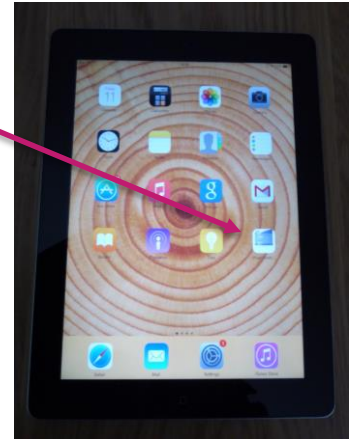

CREATING AN
ICON FOR
PIVOT POINT
ARTIST
ACCESS

- The Artist Access login page will appear on your home screen
- Click here to log directly Artist Access