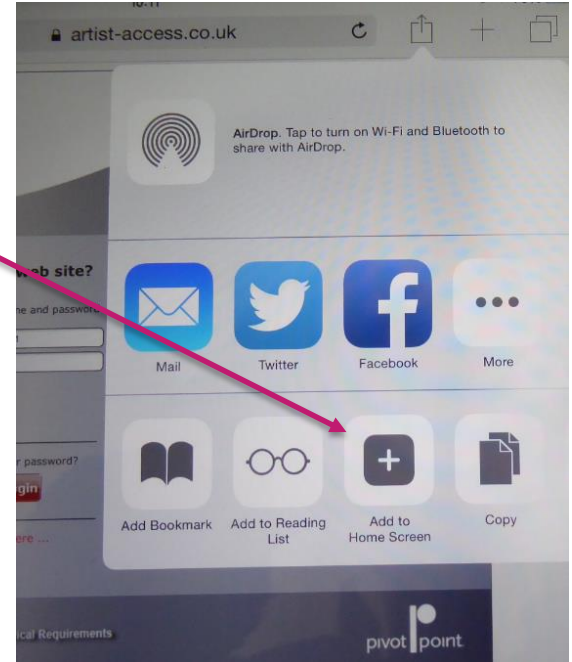

ACCESSING
SALONABILITY
ON A
MOBILE DEVICE

- Devices with internet access can be used to access Salonability: Tablets and smartphones

- PDFs can be opened and completed in Adobe Reader
(Available as free download)

- Artist Access can be added as an icon, onto home pages of i-Phones and i-Pads using the Safari browser

CREATING AN ICON FOR PIVOT POINT ARTIST ACCESS

- Open Artist Access in Safari and record your username

- Click on the box with the up arrow

CREATING AN
ICON FOR
PIVOT POINT
ARTIST
ACCESS

- Click on:

Add to Home Screen

CREATING AN ICON FOR PIVOT POINT ARTIST ACCESS

- Click Add

CREATING AN
ICON FOR
PIVOT POINT
ARTIST
ACCESS