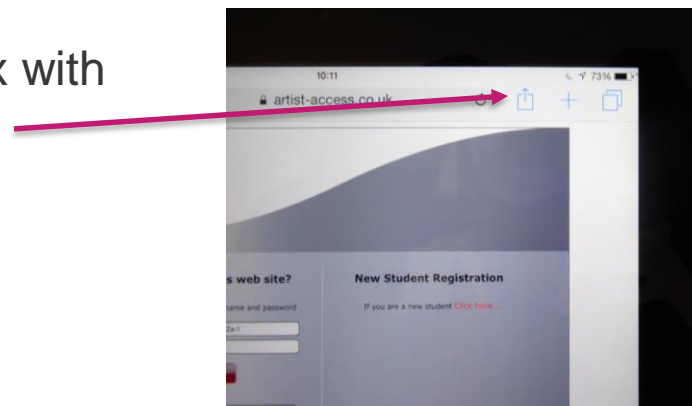

ACCESSING
SALONABILITY
ON A
MOBILE DEVICE

- Devices with internet access can be used to access Salonability: Tablets and smartphones

- PDFs can be opened and completed in Adobe Reader
(Available as free download)

- Artist Access can be added as an icon, onto home pages of i-Phones and i-Pads using the Safari browser

CREATING AN ICON FOR PIVOT POINT ARTIST ACCESS

- Open Artist Access in Safari and record your username

- Click on the box with the up arrow

CREATING AN
ICON FOR
PIVOT POINT
ARTIST
ACCESS

- Click on:

Add to Home Screen

CREATING AN ICON FOR PIVOT POINT ARTIST ACCESS

- Click Add

CREATING AN
ICON FOR
PIVOT POINT
ARTIST
ACCESS