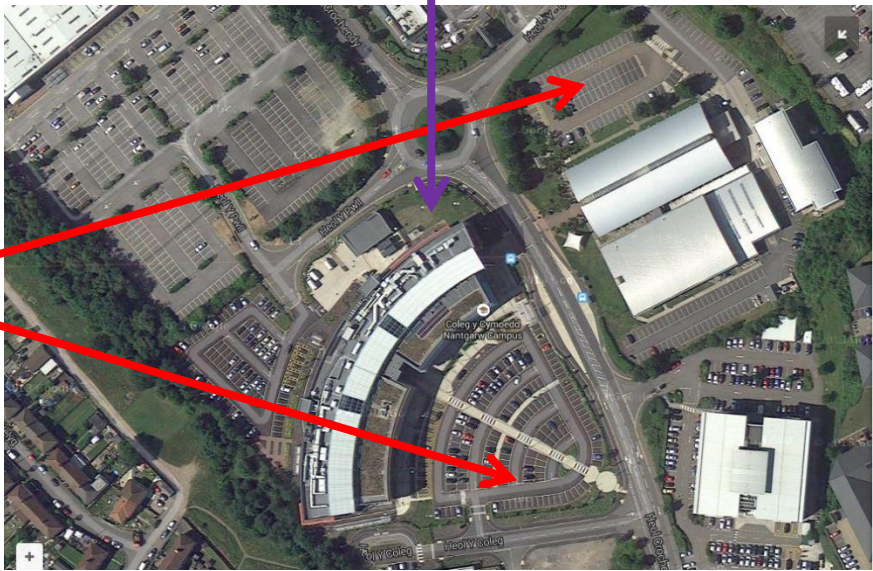

Nantgarw Campus
Heol y Coleg
Parc Nantgarw
Cardiff
CF15 7QY

☎ 01443 662800

✉ enquiries@cymoedd.ac.uk

Nearest Train Station

Coleg y Cymoedd

Bus Stops

Parking

We are situated just in front of Makro and beside Showcase Cinemas in Nantgarw.