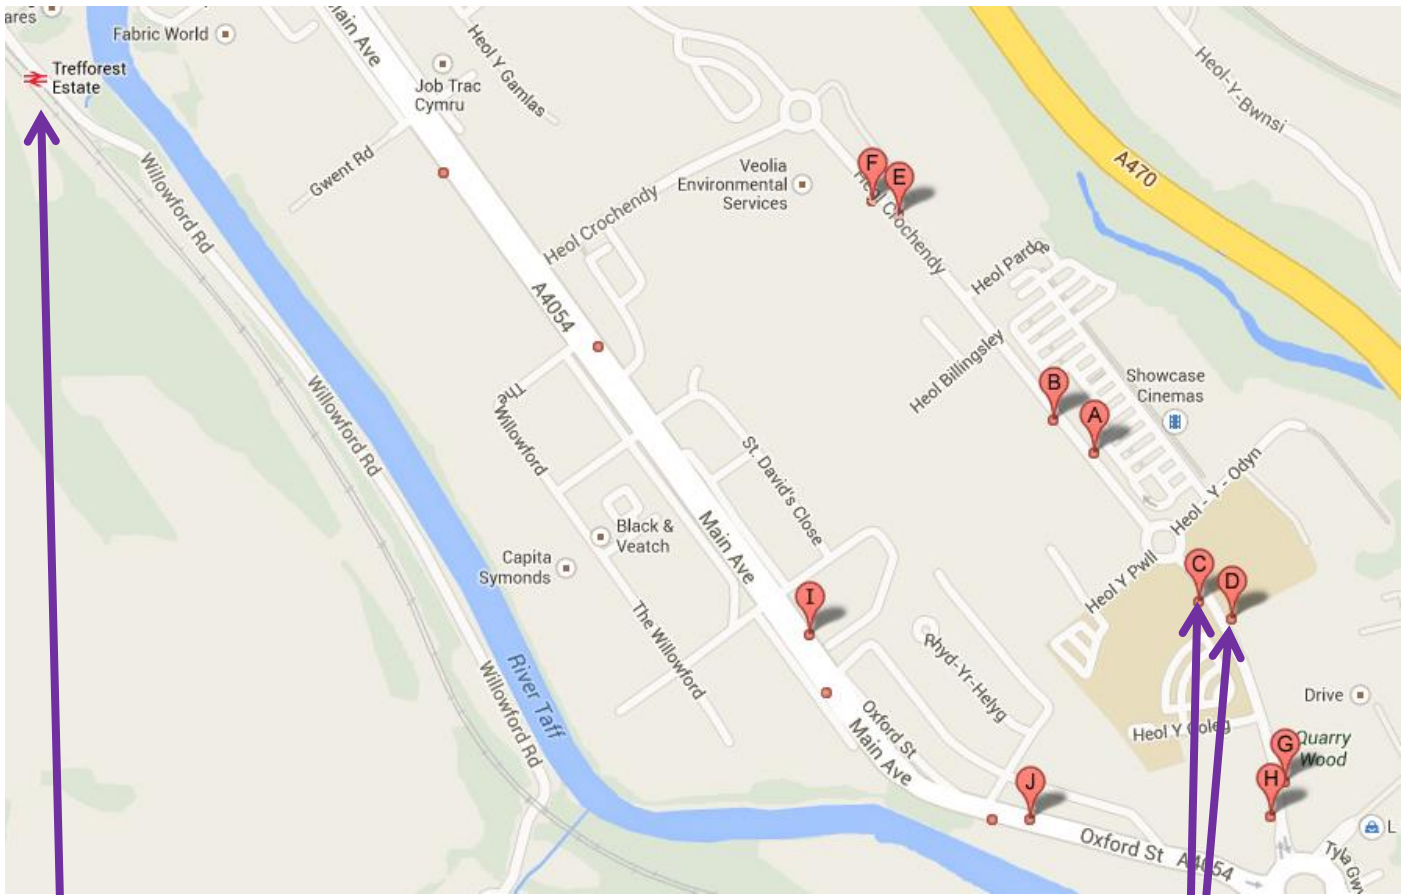

Nantgarw Campus
Heol y Coleg
Parc Nantgarw
Cardiff
CF15 7QY

☎ 01443 662800

✉ enquiries@cymoedd.ac.uk

Nearest Train Station

Coleg y Cymoedd

Bus Stops

Parking

We are situated just in front of Makro and beside Showcase Cinemas in Nantgarw.