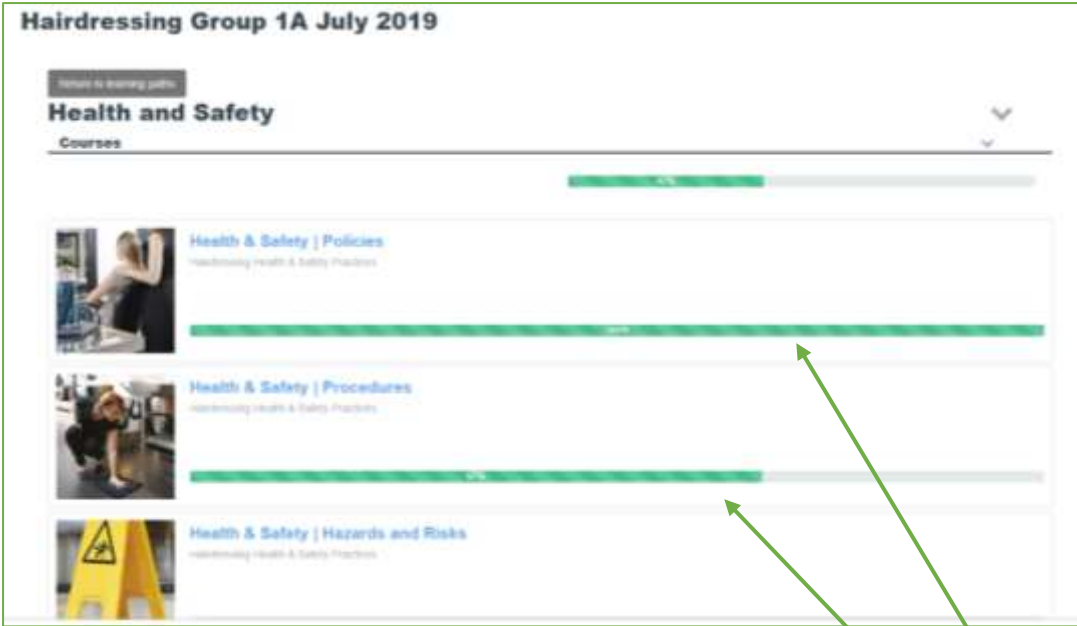

Learner Progress Tracking

Learners can track their progress from their Dashboard and Class

Clicking on the Class will allow the learner to see their percentage progress, for each assigned Learning Path

Clicking on the Learning Path will allow the learner to see their percentage progress for each Course

Clicking on the Course will allow the learner to see which activities they have accessed/completed (Marked with a ✓)

Clicking on the Learning/Lesson Challenge, will allow the learner to see their score
Clicking on Review will open the quiz questions and answers