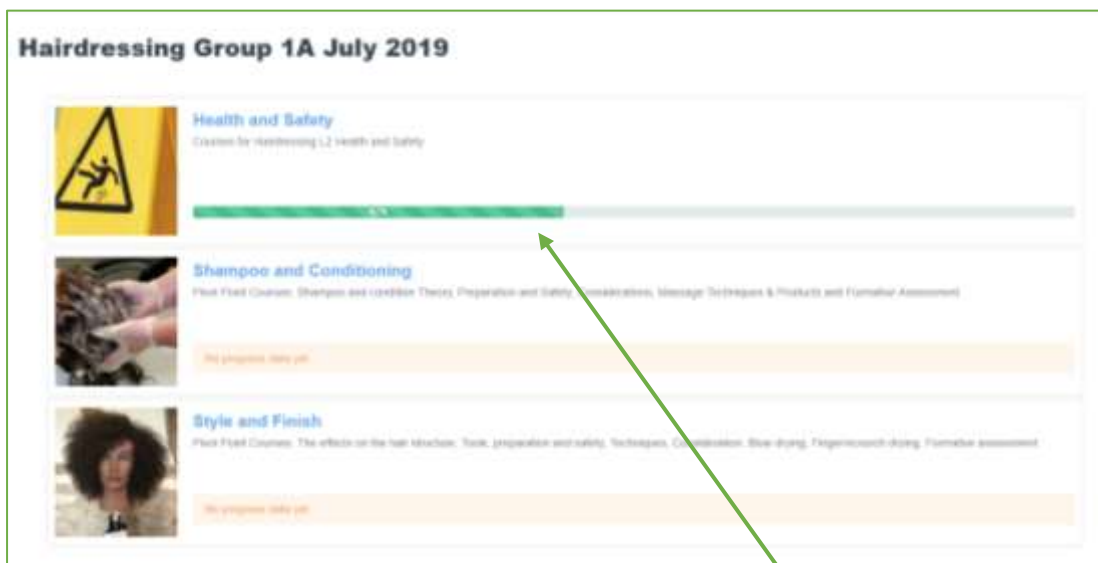

Learner Progress Tracking

Learners can track their progress from their Dashboard and Class

Clicking on the Class will allow the learner to see their percentage progress, for each assigned Learning Path

Clicking on the Learning Path will allow the learner to see their percentage progress for each Course

Clicking on the Course will allow the learner to see which activities they have accessed/completed (Marked with a ✓)

Clicking on the Learning/Lesson Challenge, will allow the learner to see their score
Clicking on Review will open the quiz questions and answers