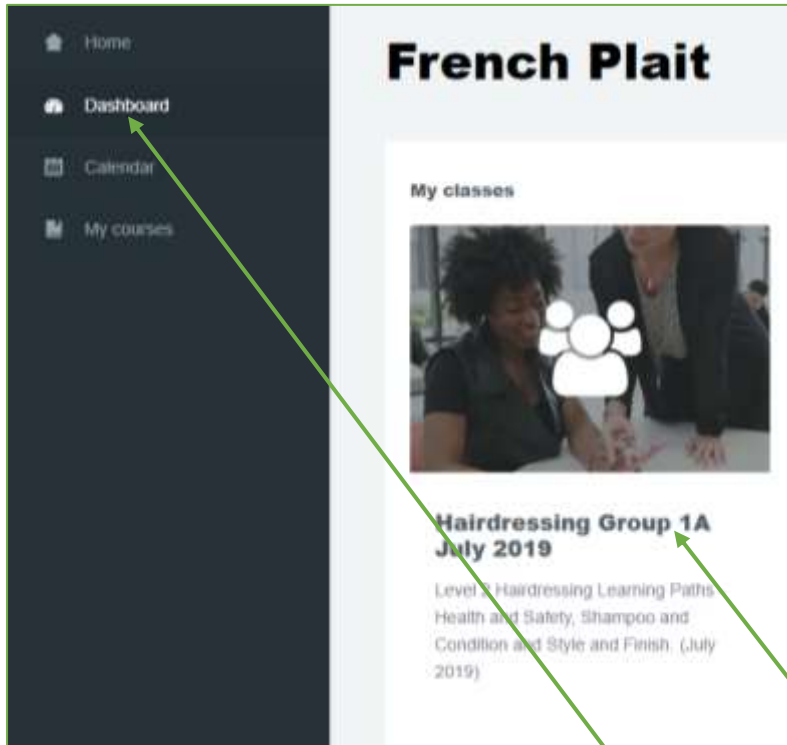

Learner Progress Tracking

Learners can track their progress from their Dashboard and Class

Clicking on the Class will allow the learner to see their percentage progress, for each assigned Learning Path

Clicking on the Learning Path will allow the learner to see their percentage progress for each Course

Clicking on the Course will allow the learner to see which activities they have accessed/completed (Marked with a ✓)

Clicking on the Learning/Lesson Challenge, will allow the learner to see their score
Clicking on Review will open the quiz questions and answers