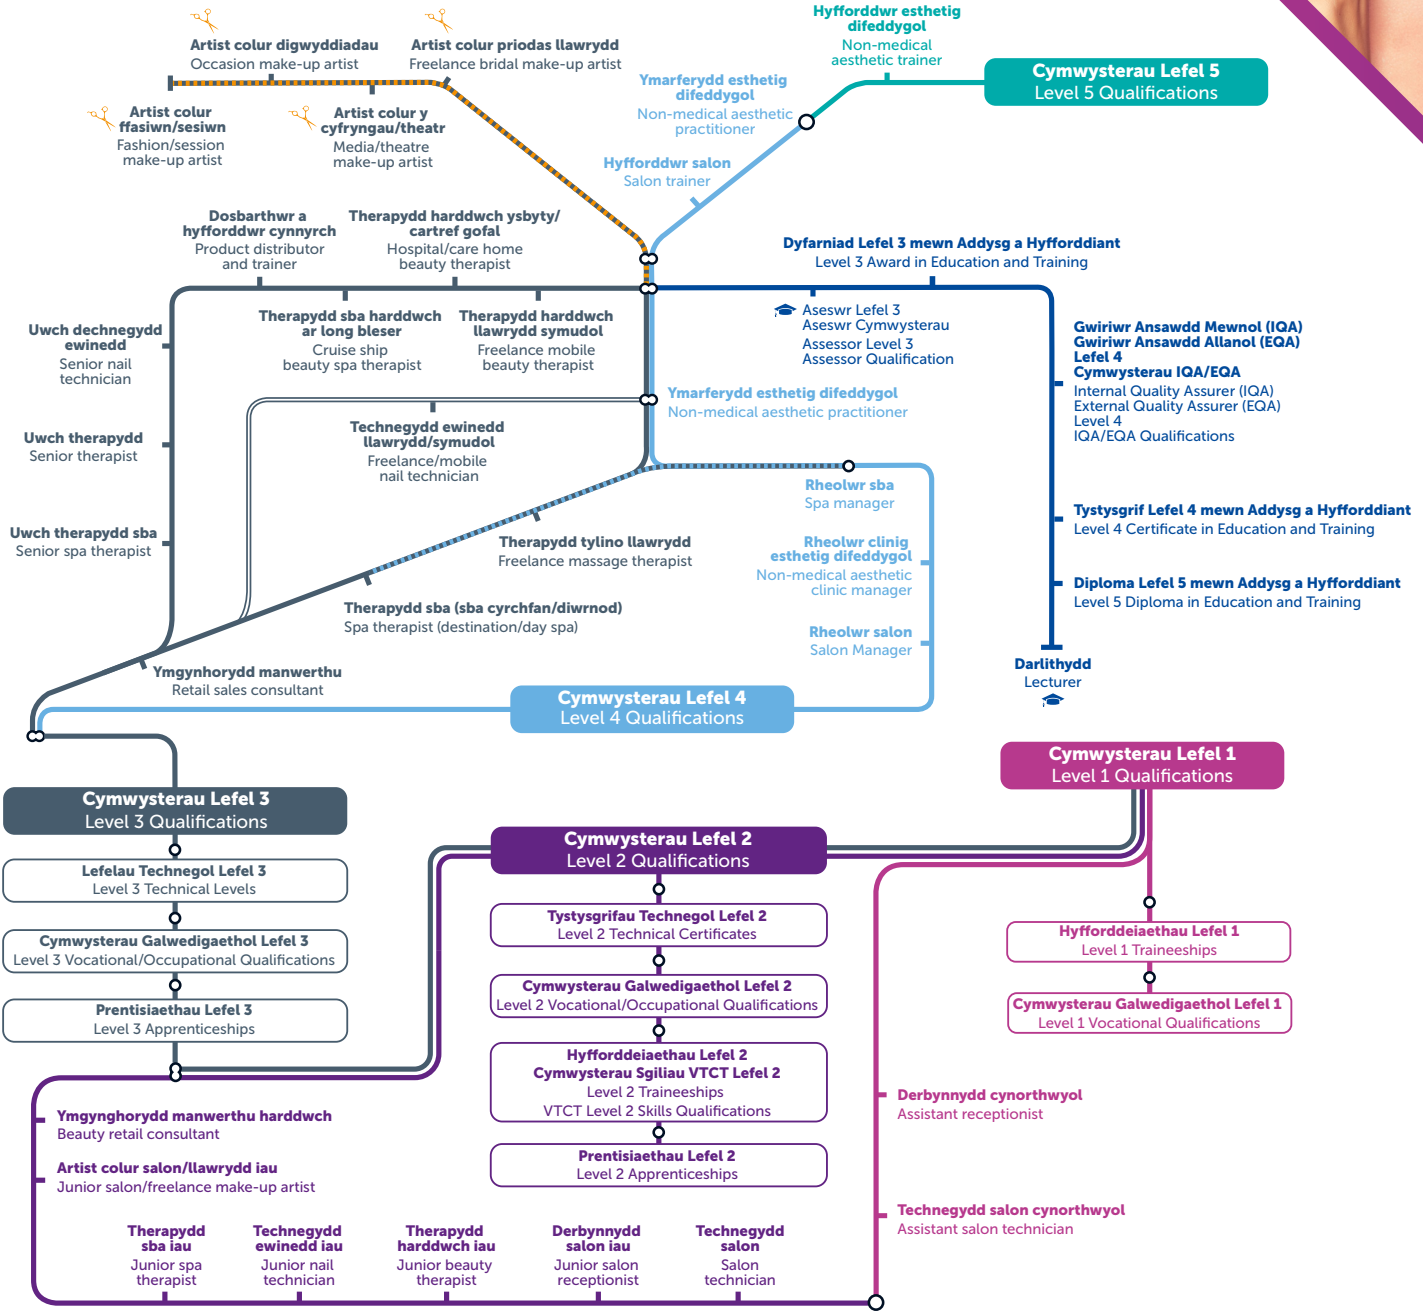

Llwybrau Gyrfa Harddwch, Ewinedd a Sba

Beauty, Nails & Spa Career Paths

Allwedd Key

- Lefel 1 Llwybr Therapi Harddwch, Ewinedd a Sba**
Level 1 Beauty, Nail & Spa Therapy route
- Lefel 2 Llwybr therapi harddwch, colur, ewinedd**
Level 2 Beauty therapy, make-up, nails route
- Lefel 3 Llwybr therapi harddwch**
Level 3 Beauty therapy route
- Lefel 3 Llwybr ewinedd**
Level 3 Nails route
- Lefel 3 Llwybr colur**
Level 3 Make-up route
- Lefel 3 Llwybr therapi sba neu tylino**
Level 3 Spa therapy or massage route
- Lefel 4 Llwybr therapi harddwch a sba**
Level 4 Beauty & Spa Therapy route
- Lefel 5 Llwybr esthetig difeddygol**
Level 5 Non-Medical Aesthetics route
- Cymwysterau dilyniant**
Progression qualifications
- Sector Addysg a Hyfforddiant**
Education and Training sector
- Sector Trin Gwallt a Harddwch Cyfun**
Combined hairdressing and beauty sector

Gwell cefnogaeth ar gyfer dyfodol displair
Smarter support for brighter futures

www.vtct.org.uk/cymraeg-welsh