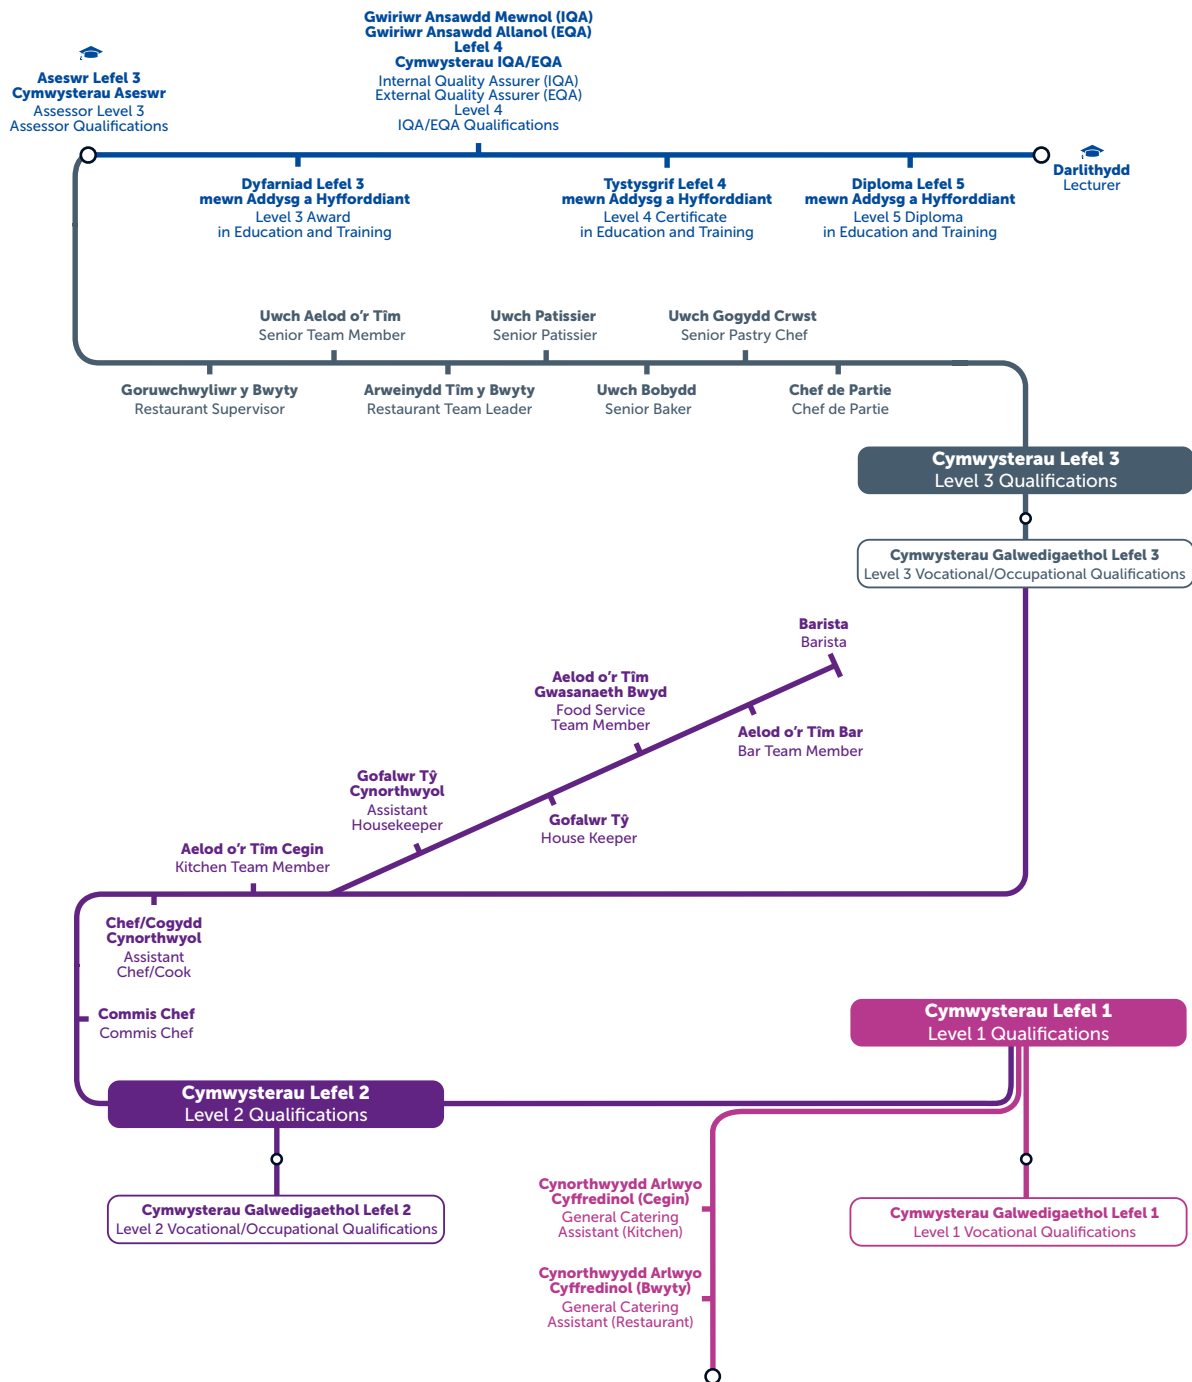

# Llwybrau Gyrfa Lletygarwch ac Arlwyo

## Hospitality & Catering Career Paths

Allwedd Key

- Lefel 1  
Level 1
- Lefel 2  
Level 2
- Lefel 3  
Level 3
- Cymwysterau dilyniant  
Progression qualifications

**VTCT**

**Gwell cefnogaeth ar gyfer dyfodol disglair**  
**Smarter support for brighter futures**

[www.vtct.org.uk/cymraeg-welsh](http://www.vtct.org.uk/cymraeg-welsh)